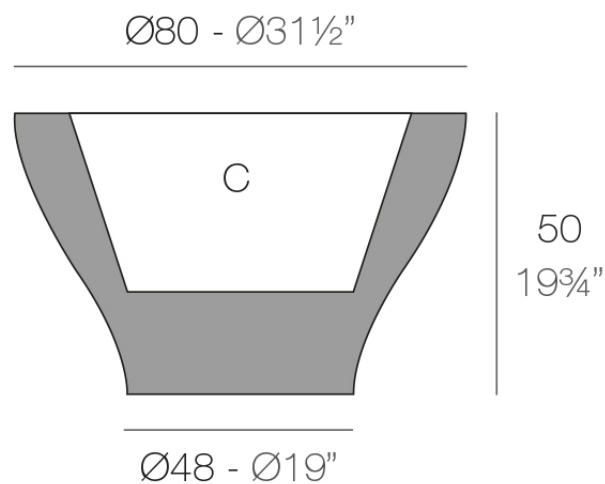

Info

Description

Pot made of polyethylene resin by rotational moulding. 100% Recyclable. Item suitable for indoor and outdoor use. Available in different finishes.

Weight: 10 Kg

CENTRO ALTO $\text{Ø}80$

CENTRO ALTO $\text{Ø}31\frac{1}{2}"$

C = 78 L

C = $20\frac{1}{2}$ gal

Finishes

finishes

Basic

Ref. 42080A

white 2001

black 2002