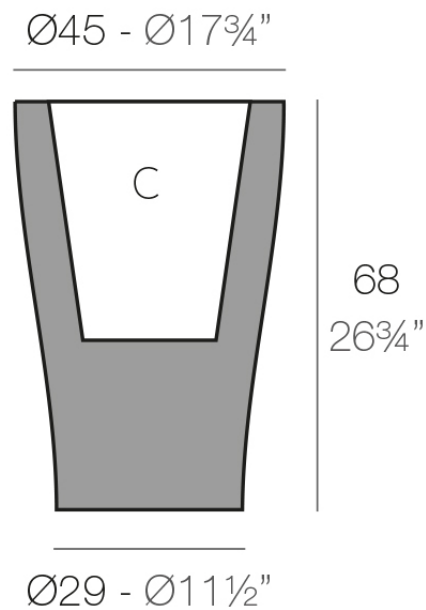

Info

Description

Pot made of polyethylene resin by rotational moulding. 100% Recyclable. Item suitable for indoor and outdoor use. Available in different finishes.

Weight: 5 Kg

CURVADA $\text{Ø}45 \times 68$ cm
CURVADA $\text{Ø}17\frac{3}{4}" \times 26\frac{3}{4}"$

C = 30 L
C = 8 gal

Finishes

finishes

Basic

Ref. 42145A

white 2001

black 2002

ecru 2003