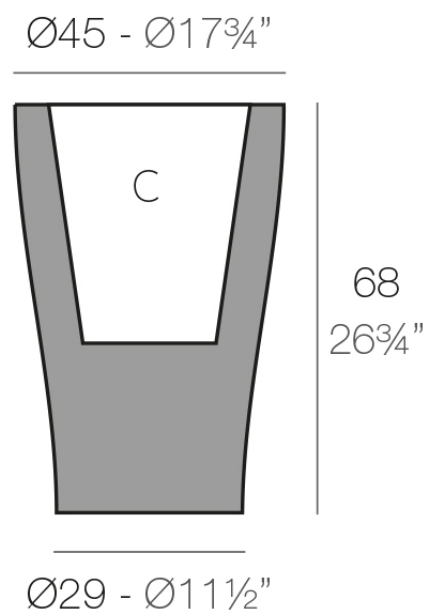

Info

Description

Pot made of polyethylene resin by rotational moulding. 100% Recyclable. Item suitable for indoor and outdoor use. Available in different finishes.

Weight: 5 Kg

CURVADA $\text{Ø}45 \times 68$ cm
CURVADA $\text{Ø}17\frac{3}{4}" \times 26\frac{3}{4}"$

C = 30 L
C = 8 gal

Finishes

finishes

Basic

Ref. 42145A

white 2001

black 2002

ecru 2003