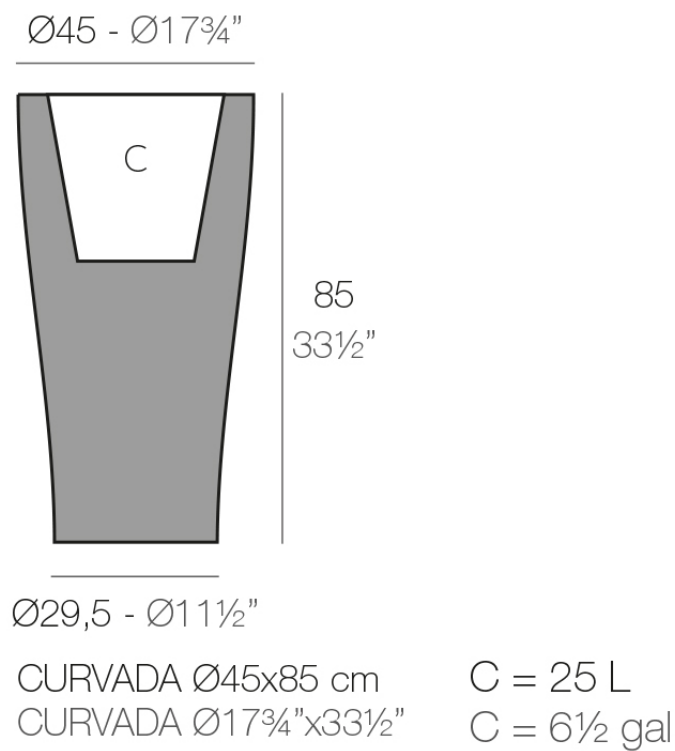

### Description

Pot made of polyethylene resin by rotational moulding. 100% Recyclable. Item suitable for indoor and outdoor use. Available in different finishes.

Weight: 7.5 Kg