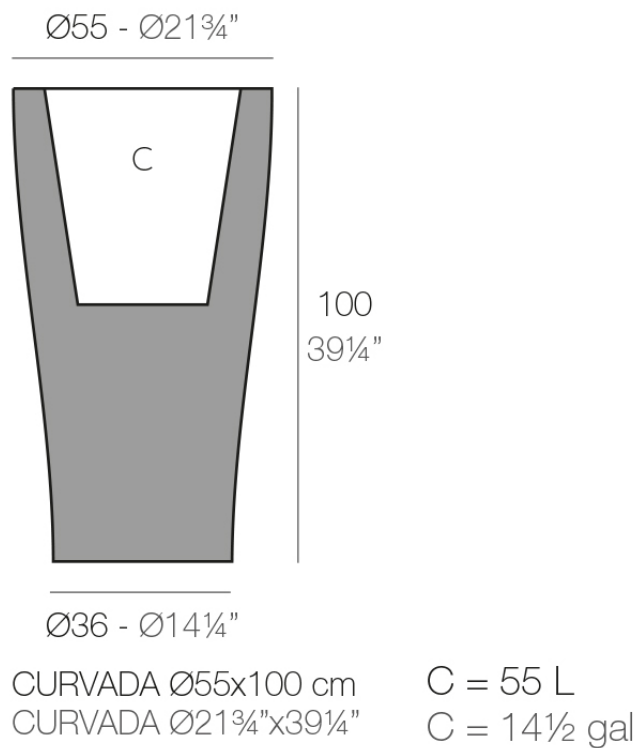

Info

Description

Pot made of polyethylene resin by rotational moulding. 100% Recyclable. Item suitable for indoor and outdoor use. Available in different finishes.

Weight: 10.33 Kg

Finishes

finishes

Basic

Ref. 42155A