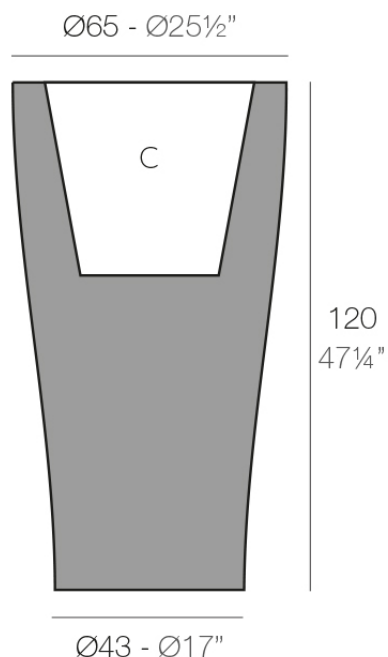

Info

Description

Pot made of polyethylene resin by rotational moulding. 100% Recyclable. Item suitable for indoor and outdoor use. Available in different finishes.

Weight: 14 Kg

CURVADA Ø65x120 cm
CURVADA Ø25 1/2"x47 1/4"

C = 65 L
C = 17 gal

Finishes

finishes

Basic

Ref. 42165A

white 2001

black 2002

ecru 2003