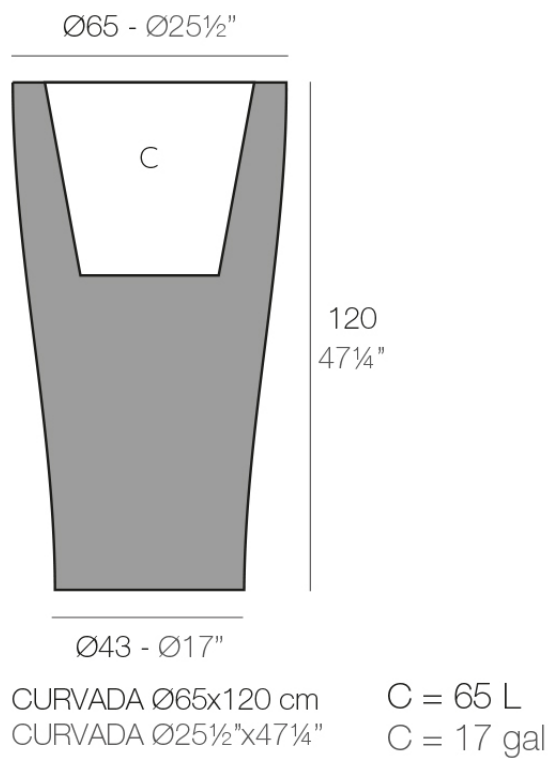

Info

Description

Pot made of polyethylene resin by rotational moulding. 100% Recyclable. Item suitable for indoor and outdoor use. Available in different finishes.

Weight: 14 Kg

Finishes

finishes

Basic

Ref. 42165A