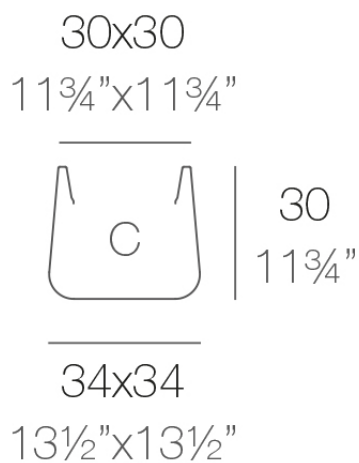

Info

Description

Pot made of polyethylene resin by rotational moulding. 100% Recyclable. Item suitable for indoor and outdoor use. Available in different finishes.

Weight: 1.6 Kg

ULM cuadrada 34 cm

C = 27 L

ULM square 13 $\frac{1}{2}$ "

C = 7 gal

Finishes

finishes

Simple

Ref. 42201

white 2001

black 2002