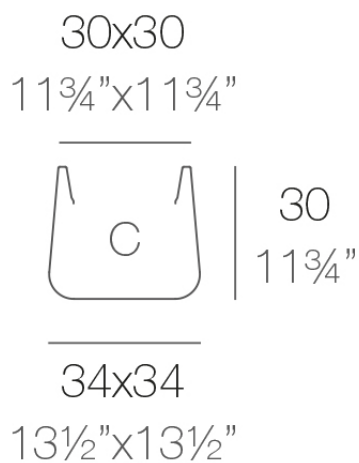

Info

Description

Pot made of polyethylene resin by rotational moulding. 100% Recyclable. Item suitable for indoor and outdoor use. Available in different finishes.

Weight: 1.6 Kg

ULM cuadrada 34 cm

ULM square 13¹/₂"

C = 27 L

C = 7 gal

Finishes

finishes

Simple

Ref. 42201

white 2001

black 2002