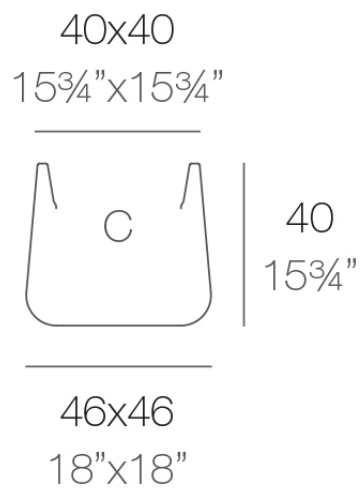

Info

Description

Pot made of polyethylene resin by rotational moulding. 100% Recyclable. Item suitable for indoor and outdoor use. Available in different finishes.

Weight: 3 Kg

ULM cuadrada 46 cm
ULM square 18"

C = 63 L
C = 16¹/₂ gal