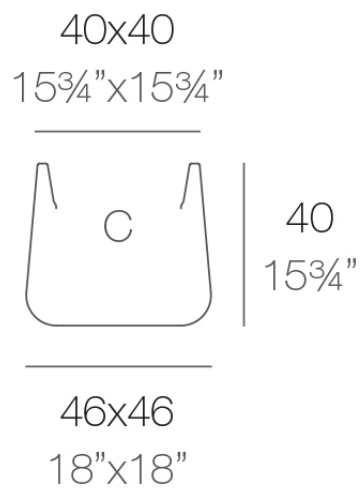

Info

Description

Pot made of polyethylene resin by rotational moulding. 100% Recyclable. Item suitable for indoor and outdoor use. Available in different finishes.

Weight: 3 Kg

ULM cuadrada 46 cm
ULM square 18"

C = 63 L
C = 16¹/₂ gal

Finishes

finishes

Simple

Ref. 42202

white 2001

black 2002

ecru 2003