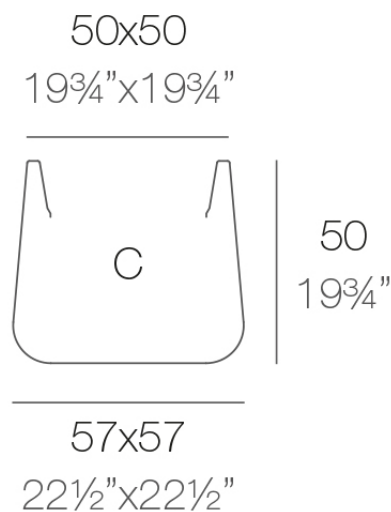

Info

Description

Pot made of polyethylene resin by rotational moulding. 100% Recyclable. Item suitable for indoor and outdoor use. Available in different finishes.

Weight: 6 Kg

ULM cuadrada 57 cm
ULM square 22¹/₂"

C = 122 L
C = 32¹/₄ gal

Finishes

finishes

Simple

Ref. 42203

white 2001

black 2002

ecru 2003