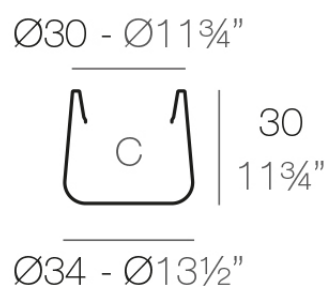

Info

Description

Pot made of polyethylene resin by rotational moulding. 100% Recyclable. Item suitable for indoor and outdoor use. Available in different finishes.

Weight: 1.7 Kg

ULM redonda $\text{Ø}34$ cm

C = 24 L

ULM round $\text{Ø}13\frac{1}{2}"$

C = 6¼ gal

Finishes

finishes

Simple

Ref. 42206

white 2001