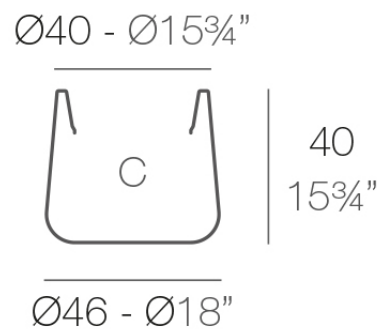

### Description

Pot made of polyethylene resin by rotational moulding. 100% Recyclable. Item suitable for indoor and outdoor use. Available in different finishes.

Weight: 3 Kg

ULM redonda Ø46 cm

ULM round Ø18"

C = 58 L

C = 15¼ gal