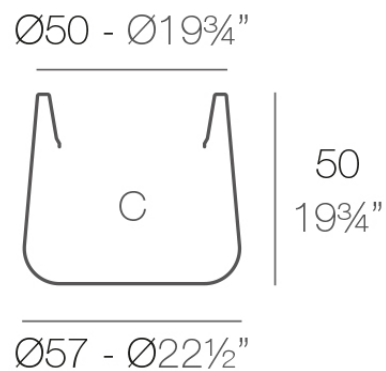

Info

Description

Pot made of polyethylene resin by rotational moulding. 100% Recyclable. Item suitable for indoor and outdoor use. Available in different finishes.

Weight: 4.8 Kg

ULM redonda $\text{Ø}57$ cm
ULM round $\text{Ø}22\frac{1}{2}"$

C = 194 L
C = 51 $\frac{1}{4}$ gal

Finishes

finishes

Simple

Ref. 42208

white 2001

black 2002

ecru 2003