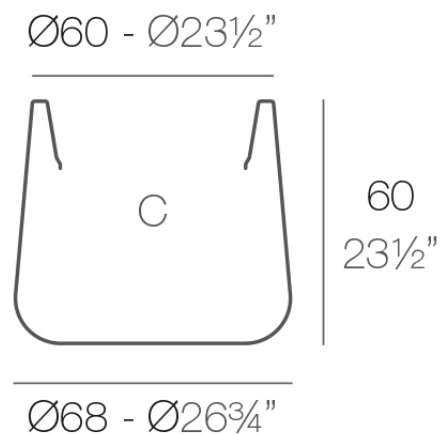

Info

Description

Pot made of polyethylene resin by rotational moulding. 100% Recyclable. Item suitable for indoor and outdoor use. Available in different finishes.

Weight: 7.3 Kg

ULM redonda $\text{Ø}68$ cm

C = 210 L

ULM round $\text{Ø}26\frac{3}{4}"$

C = 55½ gal

Finishes

finishes

Simple

Ref. 42209

white 2001