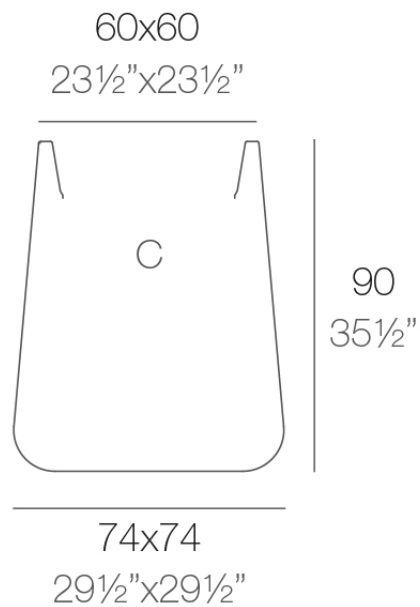

Info

Description

Pot made of polyethylene resin by rotational moulding. 100% Recyclable. Item suitable for indoor and outdoor use. Available in different finishes.

Weight: 15 Kg

ULM cuadrada alta 74 cm

C = 345 L

ULM square high 29½"

C = 91¼ gal

Finishes

finishes

Simple

Ref. 42213

white 2001

black 2002