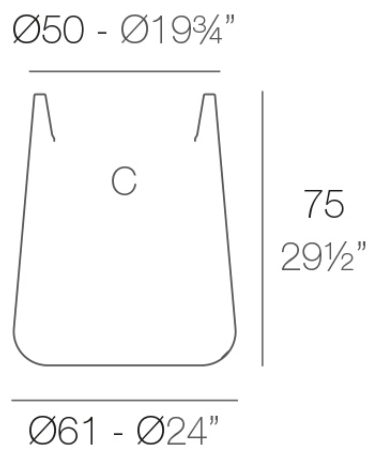

Info

Description

Pot made of polyethylene resin by rotational moulding. 100% Recyclable. Item suitable for indoor and outdoor use. Available in different finishes.

Weight: 8.3 Kg

ULM redonda alta $\text{Ø}61$ cm
ULM round high $\text{Ø}24"$

C = 70 L
C = $18\frac{1}{2}$ gal

Finishes

finishes

Simple

Ref. 42215

white 2001

black 2002

ecru 2003