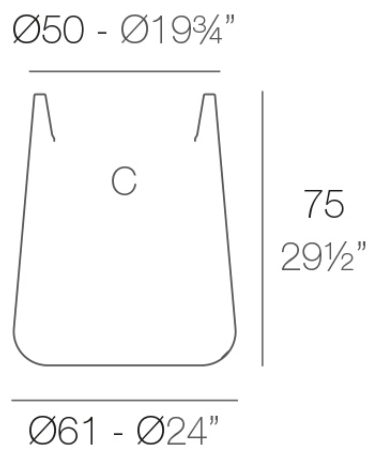

### Description

Pot made of polyethylene resin by rotational moulding. 100% Recyclable. Item suitable for indoor and outdoor use. Available in different finishes.

Weight: 8.3 Kg

ULM redonda alta  $\text{Ø}61$  cm  
ULM round high  $\text{Ø}24"$