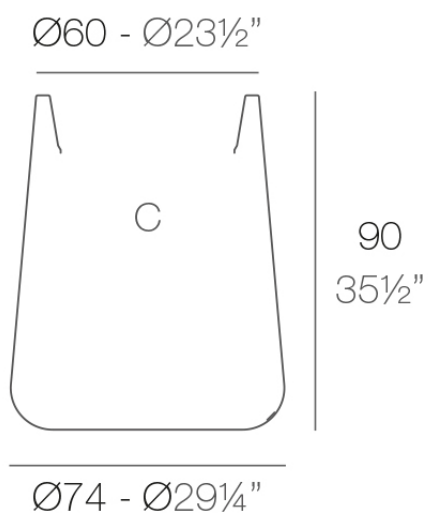

Info

Description

Pot made of polyethylene resin by rotational moulding. 100% Recyclable. Item suitable for indoor and outdoor use. Available in different finishes.

Weight: 12 Kg

ULM redonda alta $\text{Ø}74$ cm
ULM round high $\text{Ø}29\frac{1}{4}"$

C = 70 L
C = $18\frac{1}{2}$ gal

Finishes

finishes

SIMPLE
Ref. 42216

white 2001

ecru 2003

tortora 2004

cream 2017