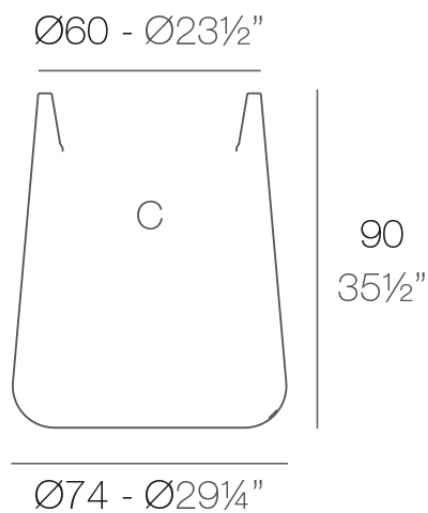

Info

Description

Pot made of polyethylene resin by rotational moulding. 100% Recyclable. Item suitable for indoor and outdoor use. Available in different finishes.

Weight: 12 Kg

ULM redonda alta $\text{Ø}74$ cm
ULM round high $\text{Ø}29\frac{1}{4}"$

C = 70 L
C = $18\frac{1}{2}$ gal

Finishes

finishes

Simple

Ref. 42216

white 2001

black 2002

ecru 2003