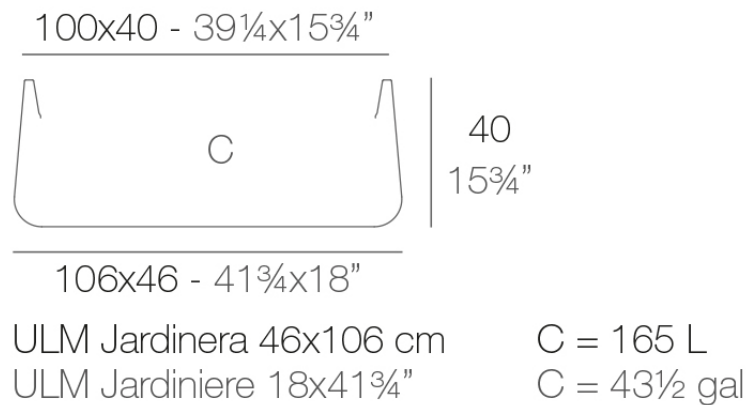

Info

Description

Pot made of polyethylene resin by rotational moulding. 100% Recyclable. Item suitable for indoor and outdoor use. Available in different finishes.

Weight: 9 Kg