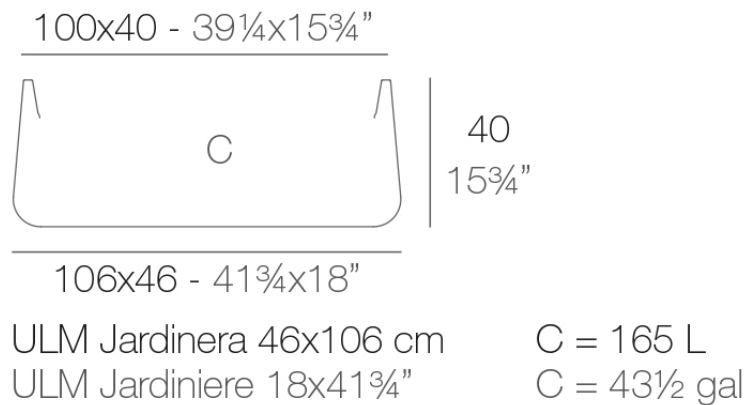

Info

Description

Pot made of polyethylene resin by rotational moulding. 100% Recyclable. Item suitable for indoor and outdoor use. Available in different finishes.

Weight: 9 Kg

Finishes

finishes

Simple

Ref. 42218