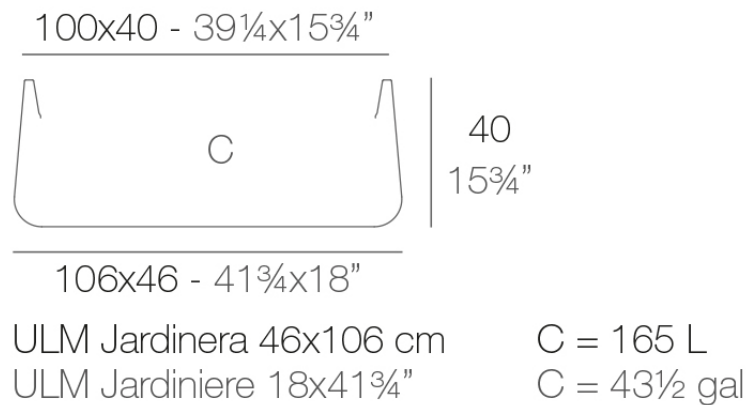

### Description

Pot made of polyethylene resin by rotational moulding. 100% Recyclable. Item suitable for indoor and outdoor use. Available in different finishes.

Weight: 9 Kg