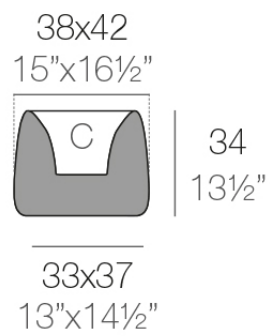

Info

Description

Weight: 2.5 Kg

ORGANIC cuadrada 38x42 cm
ORGANIC square 15"x16½"

C = 70 L
C = 18½ gal

Finishes

finishes

Basic