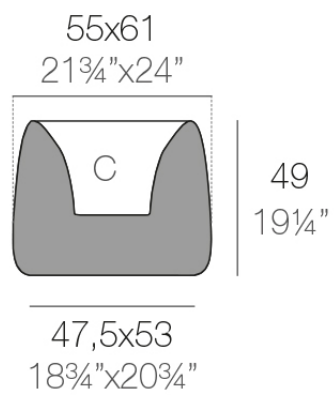

Info

Description

Weight: 6.6 Kg

ORGANIC cuadrada 55x61 cm
ORGANIC square 21³/₄"x24"

C = 21 L
C = 5¹/₂ gal

Finishes

finishes

Basic