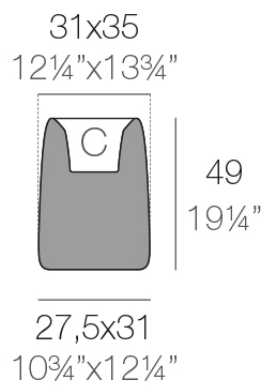

### Description

Weight: 3.48 Kg

ORGANIC cuadrada alta 31x35 cm C = 4 L  
ORGANIC square high 12¼"x13¾" C = 1 gal