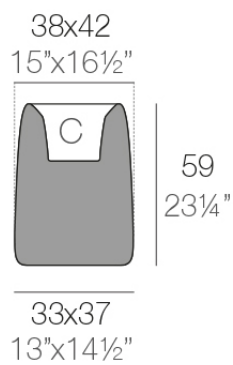

Info

Description

Weight: 4.5 Kg

ORGANIC cuadrada alta 38x42 cm
ORGANIC square high 15"x16½"

C = 7 L
C = 1¾ gal

Finishes

finishes

Basic