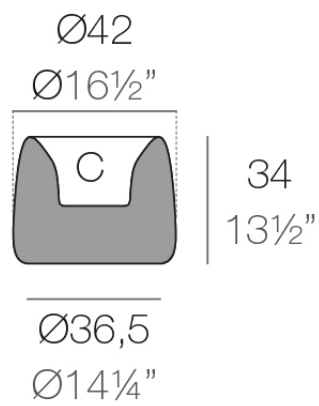

Info

Description

Weight: 2.8 Kg

ORGANIC redonda $\text{Ø}42$ cm C = 7 L
ORGANIC round $\text{Ø}16\frac{1}{2}"$ C = $1\frac{3}{4}$ gal

Finishes

finishes

Basic

Ref. 42310A