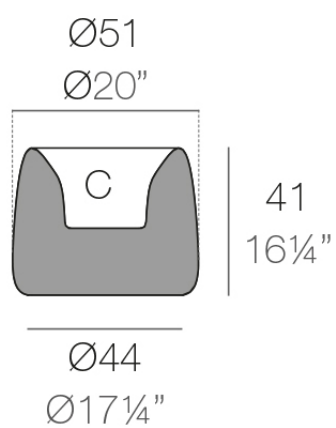

Info

Description

Weight: 4.6 Kg

ORGANIC redonda Ø51cm C = 12 L
ORGANIC round Ø20" C = 3¼ gal

Finishes

finishes

Basic

Ref. 42311A