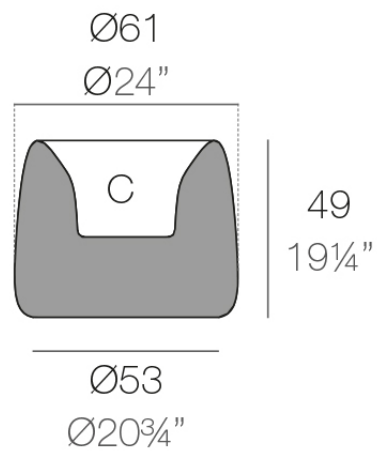

Info

Description

Weight: 5.65 Kg

ORGANIC redonda Ø61 cm
ORGANIC round Ø24"

C = 21 L
C = 5½ gal

Finishes

finishes

Basic