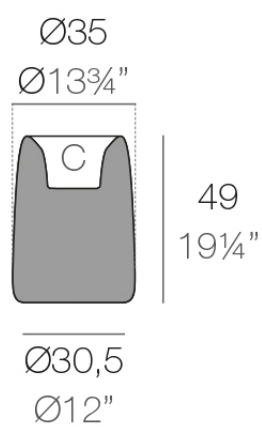

Info

Description

Weight: 3.1 Kg

ORGANIC redonda alta Ø35 cm C = 4 L
ORGANIC round high Ø13¾" C = 1 gal

Finishes

finishes

Basic

Ref. 42314A