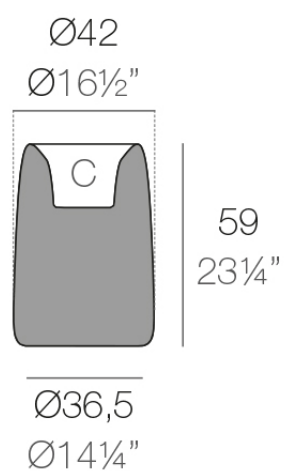

### Description

Weight: 4.4 Kg

ORGANIC redonda alta  $\text{Ø}42$  cm

ORGANIC round high  $\text{Ø}16\frac{1}{2}"$

C = 4 L

C = 1 gal