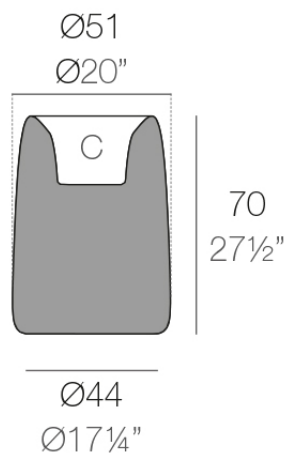

Info

Description

Weight: 6.3 Kg

ORGANIC redonda alta Ø51 cm
ORGANIC round high Ø20"

C = 12 L
C = 3¼ gal

Finishes

finishes

Basic