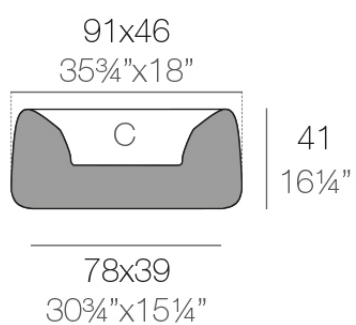

Info

Description

Weight: 8.3 Kg

ORGANIC jardinera 91 x 46 x 41 cm C = 16 L
ORGANIC jardiniere 35¾" x 18" x 16¼" C = 4¼ gal

Finishes

finishes

Basic

Ref. 42318A