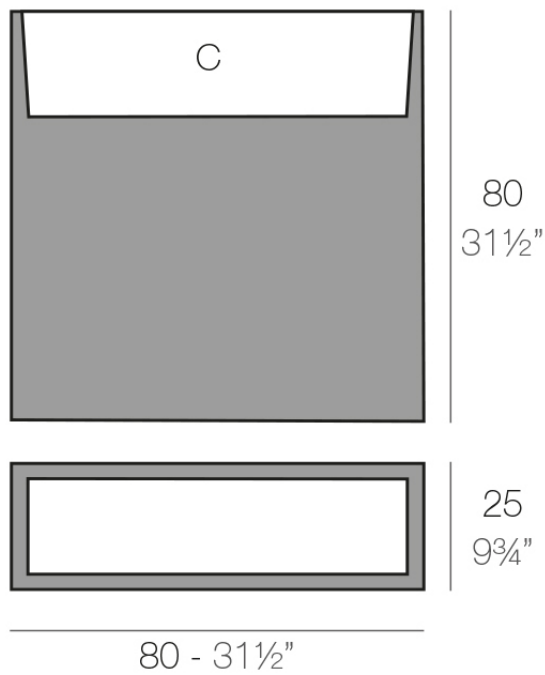

### Description

Pot made of polyethylene resin by rotational moulding. 100% Recyclable. Item suitable for indoor and outdoor use. Available in different finishes.

Weight: 9 Kg

WALL 80 cm    C = 30 L x 20 cm  
WALL 31 1/2"    C = 11 3/4 gal