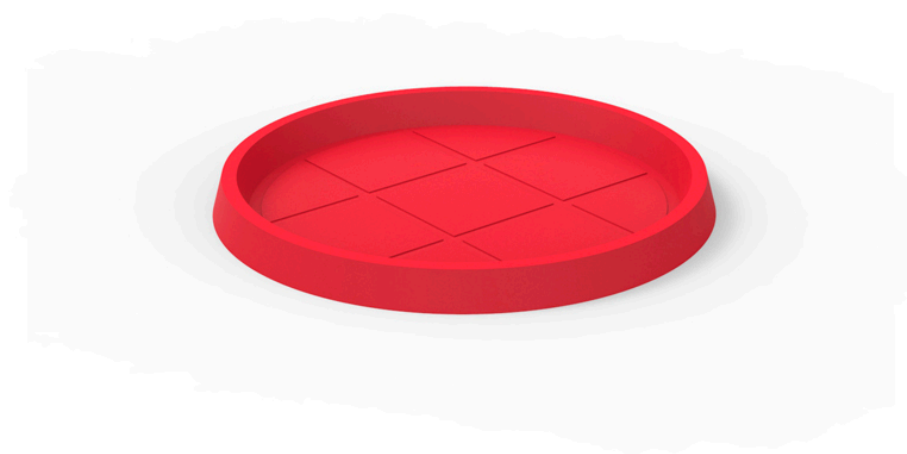

Round tray ø120

Info

Description

Pot made of polyethylene resin by rotational moulding. 100% Recyclable. Item suitable for indoor and outdoor use. Available in different finishes.

Weight: 6 Kg

Ø120 - Ø47¼"

PLATO REDONDO Ø120cm
ROUND PLATE Ø47¼"

Finishes

finishes

Simple

Ref. 42712

white 2001

black 2002

ecru 2003

tortora 2004

gray 2005

anthracite 2006

brown 2008

garnet 2015

green 2016

cream 2017

blue 2018

camel 2020

clay 2022

ecru granite

cream granite

ice 2101

Matt finishes pot one wall

Simple Lacquered

Ref. 42712F