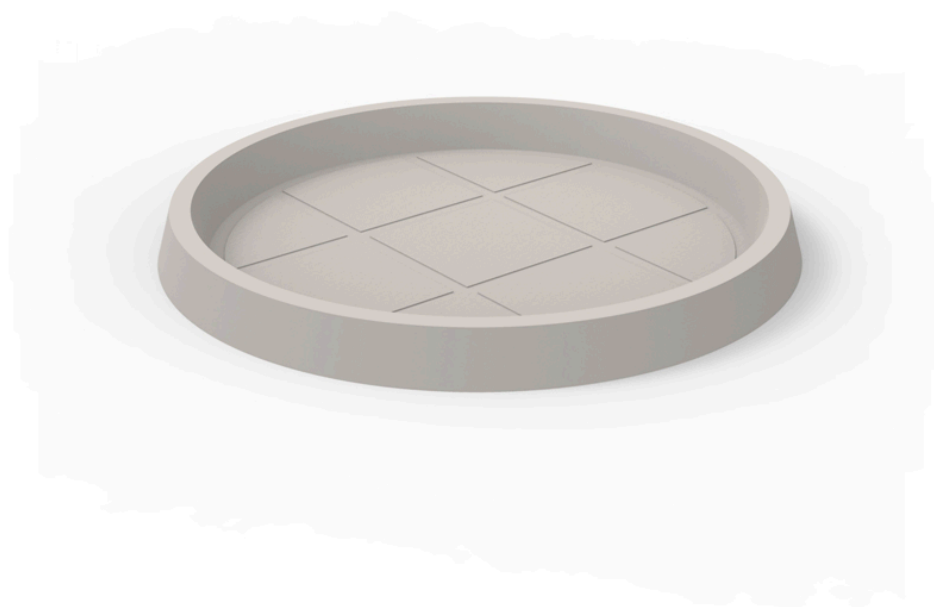

Round tray ø150

Info

Description

Pot made of polyethylene resin by rotational moulding. 100% Recyclable. Item suitable for indoor and outdoor use. Available in different finishes.

Weight: 10 Kg

Ø150 - Ø59"

PLATO REDONDO Ø150cm
ROUND PLATE Ø59"

Finishes

finishes

Simple

Ref. 42715

white 2001

black 2002

ecru 2003

tortora 2004

gray 2005

anthracite 2006

brown 2008

garnet 2015

green 2016

cream 2017

blue 2018

camel 2020

clay 2022

ecru granite

cream granite

ice 2101

Matt finishes pot one wall

Simple Lacquered

Ref. 42715F