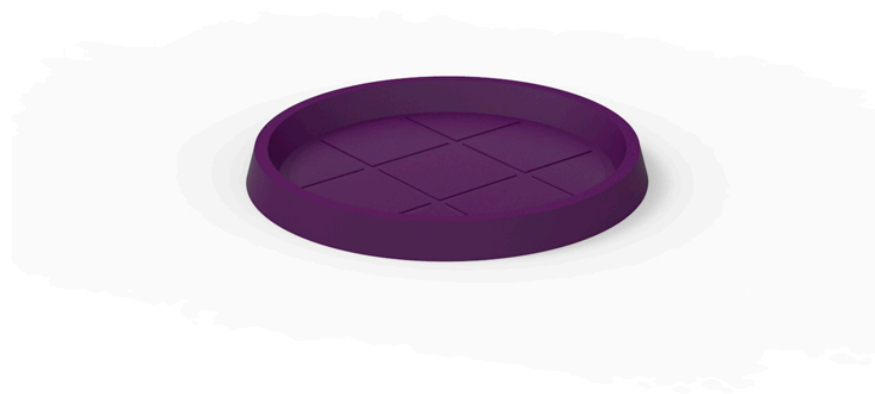

Round tray ø93

Info

Description

Pot made of polyethylene resin by rotational moulding. 100% Recyclable. Item suitable for indoor and outdoor use. Available in different finishes.

Weight: 3.5 Kg

Ø95 - Ø37½"

PLATO REDONDO Ø95cm
ROUND PLATE Ø37½"

Finishes

finishes

Simple

Ref. 42793

white 2001

black 2002

ecru 2003

tortora 2004

gray 2005

anthracite 2006

brown 2008

garnet 2015

green 2016

cream 2017

blue 2018

camel 2020

clay 2022

ecru granite

cream granite

ice 2101

Matt finishes pot one wall

Simple Lacquered

Ref. 42793F