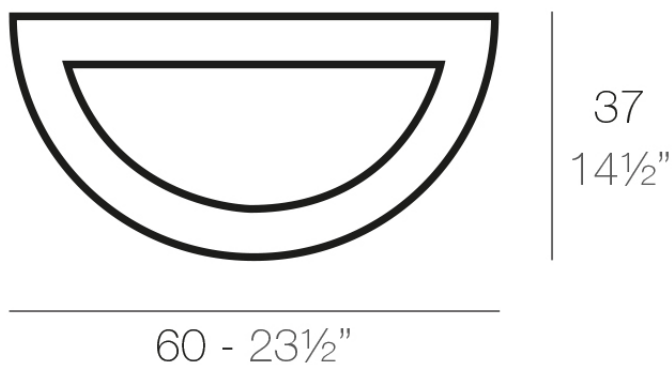

Half cylinder tray 60x37

Info

Description

Pot made of polyethylene resin by rotational moulding. 100% Recyclable. Item suitable for indoor and outdoor use. Available in different finishes.

Weight: 0.35 Kg

PLATO MEDIO CILINDRO 60 x 37 cm
MIDDLE CYLINDER PLATE 23 1/2" x 14 1/2"

Finishes

finishes

Simple

Ref. 42860

white 2001

black 2002

ecru 2003