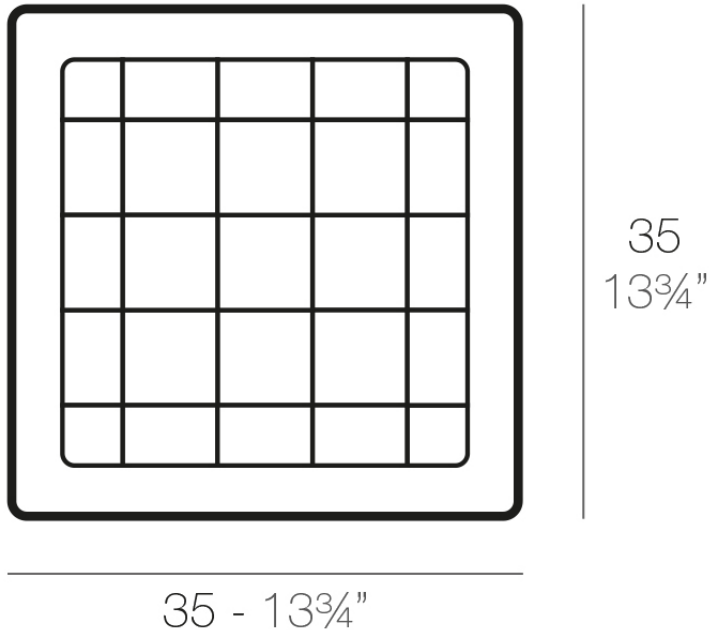

## Square tray 35x35

### Description

Pot made of polyethylene resin by rotational moulding. 100% Recyclable. Item suitable for indoor and outdoor use. Available in different finishes.

Weight: 0.1 Kg

PLATO CUADRADO 35 cm  
SQUARE PLATE 13<sup>3</sup>/<sub>4</sub>"