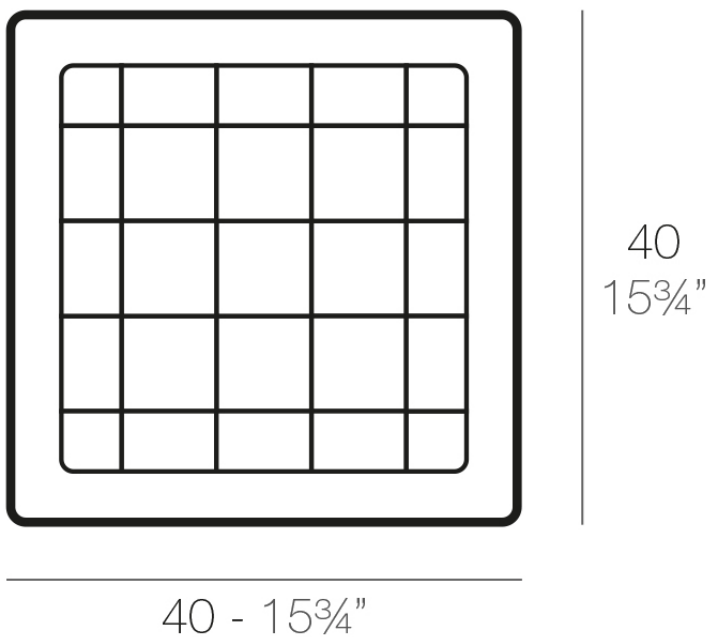

Square tray 39x39

Info

Description

Pot made of polyethylene resin by rotational moulding. 100% Recyclable. Item suitable for indoor and outdoor use. Available in different finishes.

Weight: 0.14 Kg

PLATO CUADRADO 40 cm
SQUARE PLATE 15³/₄"