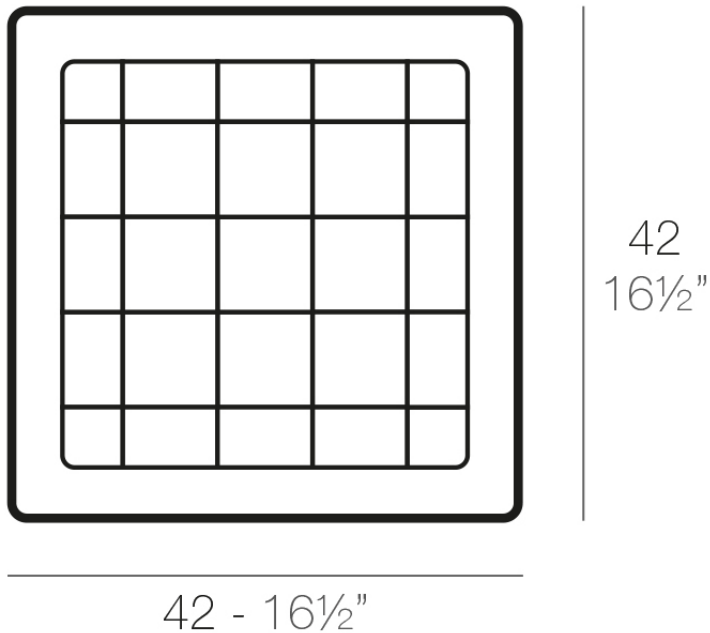

## Square tray 42x42

### Description

Pot made of polyethylene resin by rotational moulding. 100% Recyclable. Item suitable for indoor and outdoor use. Available in different finishes.

Weight: 0.15 Kg

PLATO CUADRADO 42 cm  
SQUARE PLATE 16½"