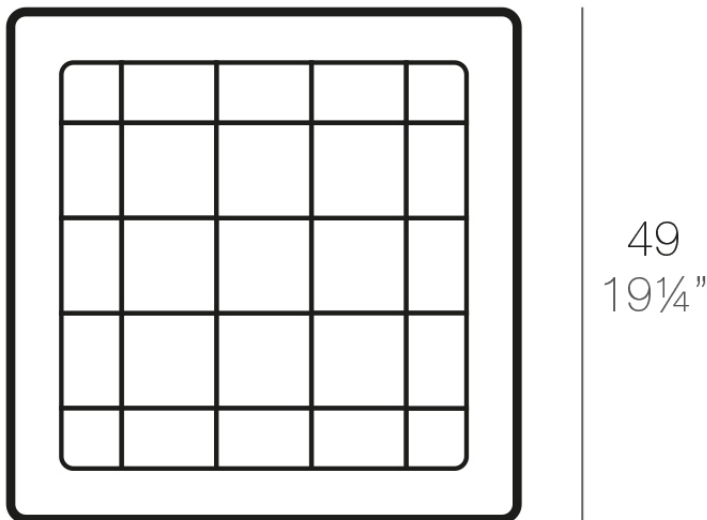

Square tray 49x49

Info

Description

Pot made of polyethylene resin by rotational moulding. 100% Recyclable. Item suitable for indoor and outdoor use. Available in different finishes.

Weight: 0.8 Kg

49 - 19 1/4"

PLATO CUADRADO 49 cm
SQUARE PLATE 19 1/4"

Finishes

finishes

Simple

Ref. 42949

white 2001

black 2002

ecru 2003