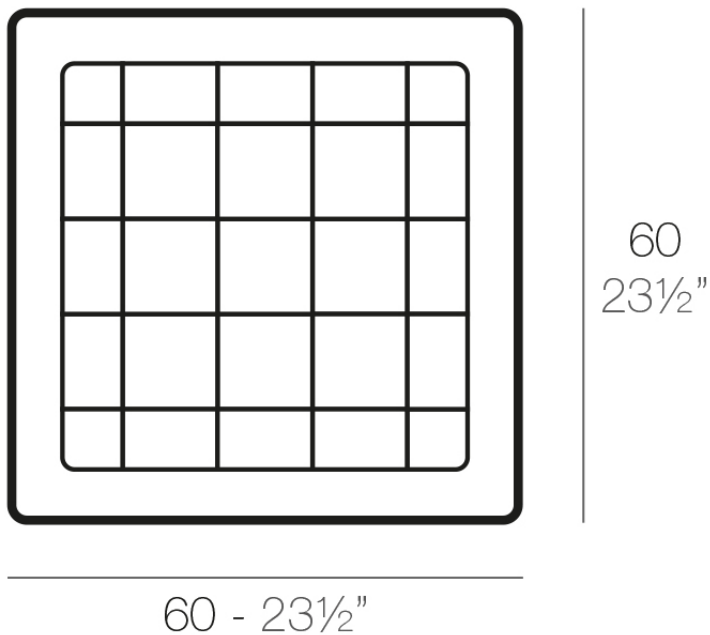

## Square tray 60x60

### Description

Pot made of polyethylene resin by rotational moulding. 100% Recyclable. Item suitable for indoor and outdoor use. Available in different finishes.

Weight: 1.5 Kg

PLATO CUADRADO 60 cm  
SQUARE PLATE 23½"