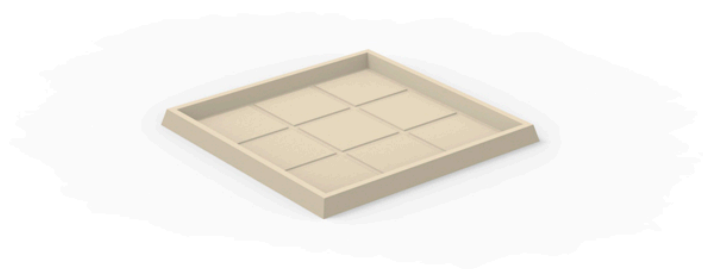

## Square tray 60x60

### Description

Pot made of polyethylene resin by rotational moulding. 100% Recyclable. Item suitable for indoor and outdoor use. Available in different finishes.

Weight: 1.5 Kg

PLATO CUADRADO 60 cm  
SQUARE PLATE 23½"