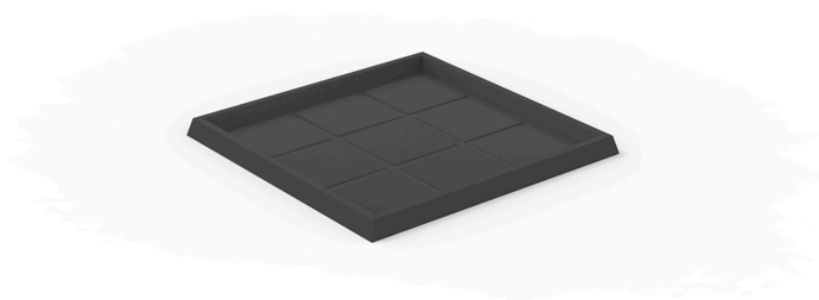

Square tray 71x71

Info

Description

Pot made of polyethylene resin by rotational moulding. 100% Recyclable. Item suitable for indoor and outdoor use. Available in different finishes.

Weight: 2.1 Kg

PLATO CUADRADO 71 cm
SQUARE PLATE 27³/₄"

Finishes

finishes

Simple

Ref. 42971

white 2001

black 2002

ecru 2003

tortora 2004