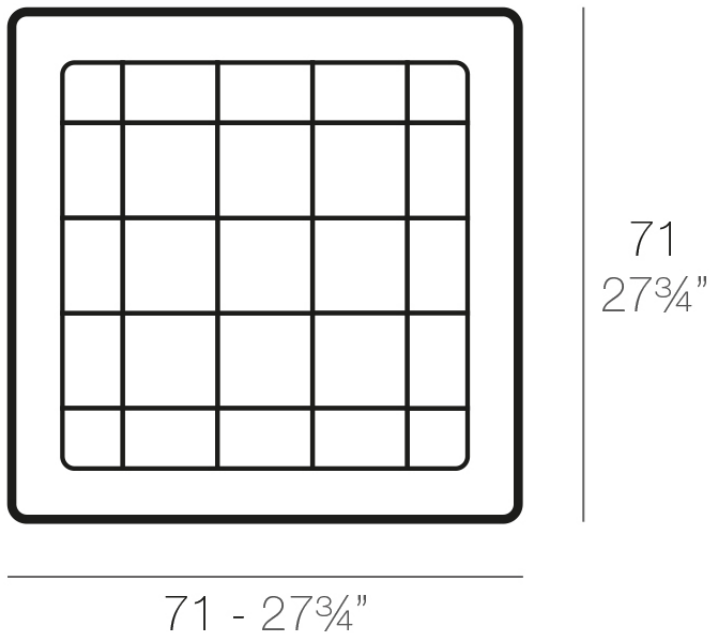

Square tray 71x71

Info

Description

Pot made of polyethylene resin by rotational moulding. 100% Recyclable. Item suitable for indoor and outdoor use. Available in different finishes.

Weight: 2.1 Kg

PLATO CUADRADO 71 cm
SQUARE PLATE 27³/₄"