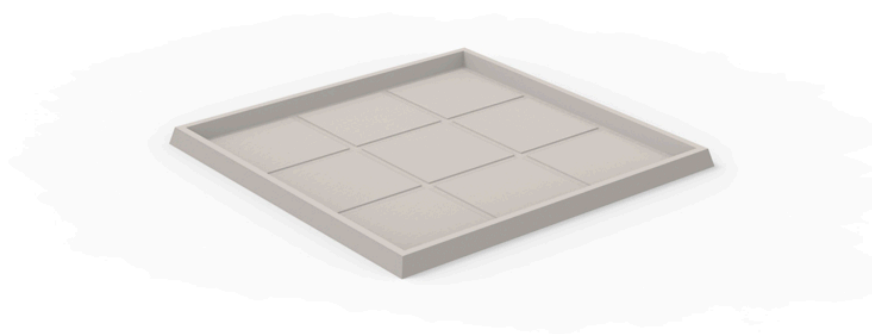

Square tray 92x92

Info

Description

Pot made of polyethylene resin by rotational moulding. 100% Recyclable. Item suitable for indoor and outdoor use. Available in different finishes.

Weight: 3.9 Kg

PLATO CUADRADO 92 cm
SQUARE PLATE 36 $\frac{1}{4}$ "

Finishes

finishes

Simple

Ref. 42992

white 2001

black 2002

ecru 2003

tortora 2004