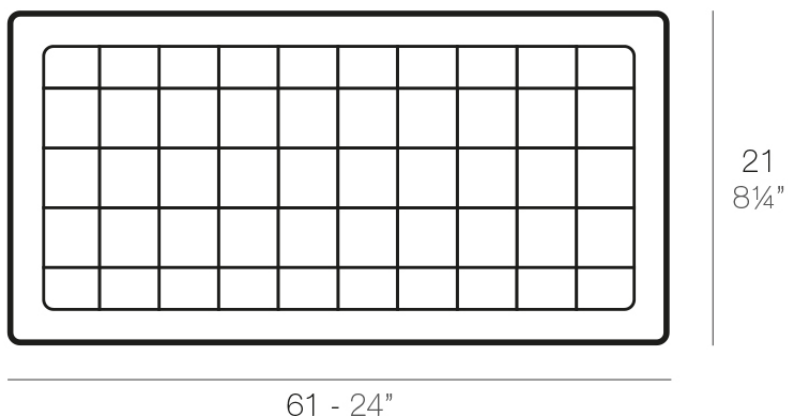

Jardiniere tray 20x60

Info

Description

Pot made of polyethylene resin by rotational moulding. 100% Recyclable. Item suitable for indoor and outdoor use. Available in different finishes.

Weight: 0.19 Kg

PLATO JARDINERA 21 x 61 cm
JARDINIÈRE PLATE 8 1/4" x 24"