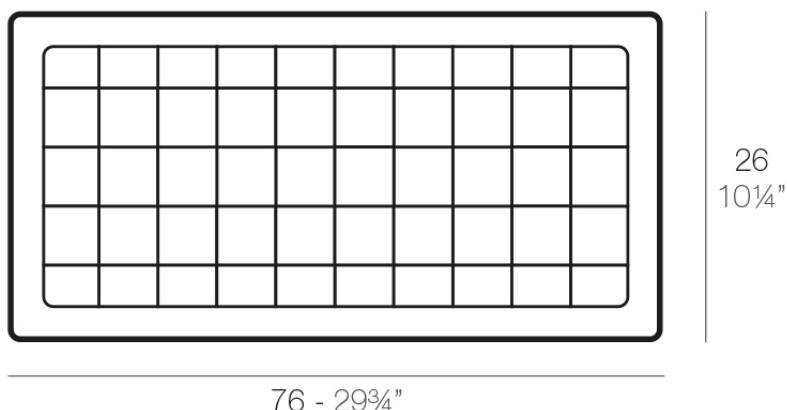

## Jardiniere tray 26x76

### Description

Pot made of polyethylene resin by rotational moulding. 100% Recyclable. Item suitable for indoor and outdoor use. Available in different finishes.

Weight: 0.35 Kg

PLATO JARDINERA 26 x 76 cm  
JARDINIERE PLATE 10¼" x 29¾"