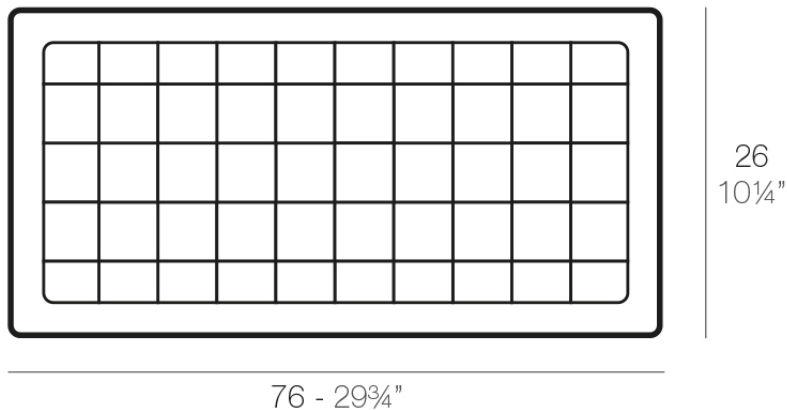

Jardiniere tray 26x76

Info

Description

Pot made of polyethylene resin by rotational moulding. 100% Recyclable. Item suitable for indoor and outdoor use. Available in different finishes.

Weight: 0.35 Kg

PLATO JARDINERA 26 x 76 cm
JARDINIERE PLATE 10¹/₄" x 29³/₄"