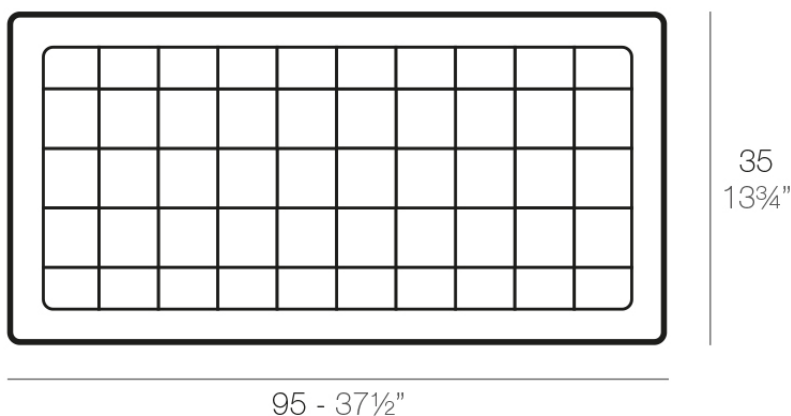

## Jardiniere tray 35x95

### Description

Pot made of polyethylene resin by rotational moulding. 100% Recyclable. Item suitable for indoor and outdoor use. Available in different finishes.

Weight: 0.65 Kg

PLATO JARDINERA 35 x 95 cm  
JARDINIÈRE PLATE 13<sup>3</sup>/<sub>4</sub>" x 37<sup>1</sup>/<sub>2</sub>"