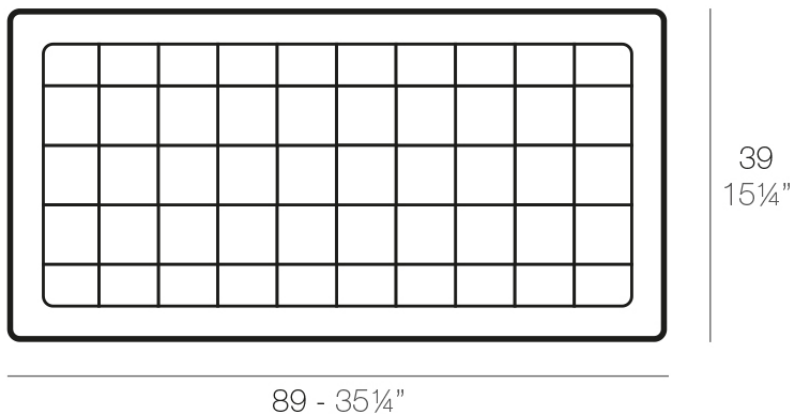

## Jardiniere tray 39x89

### Description

Pot made of polyethylene resin by rotational moulding. 100% Recyclable. Item suitable for indoor and outdoor use. Available in different finishes.

Weight: 0.7 Kg

PLATO JARDINERA 39 x 89 cm  
JARDINIERE PLATE 15 1/4" x 35 1/4"