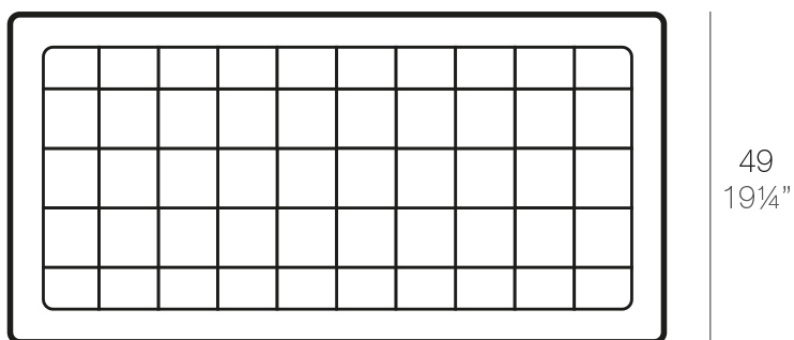

Jardiniere tray 49x109

Info

Description

Pot made of polyethylene resin by rotational moulding. 100% Recyclable. Item suitable for indoor and outdoor use. Available in different finishes.

Weight: 2.2 Kg

109 - 42³/₄"

PLATO JARDINERA 49 x 109 cm
JARDINIÈRE PLATE 19¹/₄" x 42³/₄"

Finishes

finishes

Simple

Ref. 43049

white 2001

black 2002

ecru 2003