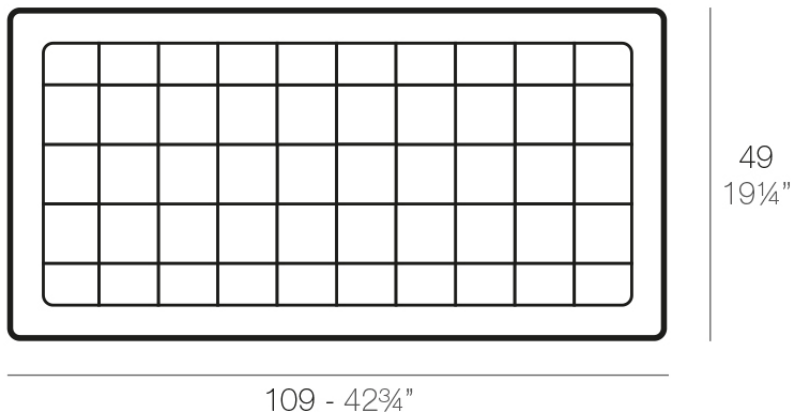

## Jardiniere tray 49x109

### Description

Pot made of polyethylene resin by rotational moulding. 100% Recyclable. Item suitable for indoor and outdoor use. Available in different finishes.

Weight: 2.2 Kg

PLATO JARDINERA 49 x 109 cm  
JARDINIÈRE PLATE 19 1/4" x 42 3/4"