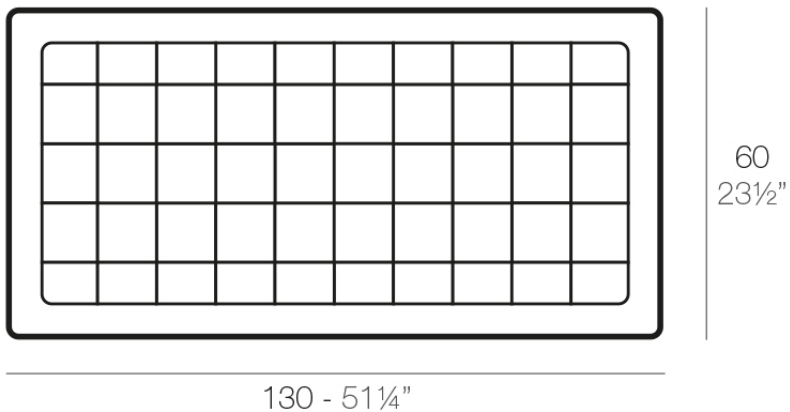

Jardiniere tray 60x130

Info

Description

Pot made of polyethylene resin by rotational moulding. 100% Recyclable. Item suitable for indoor and outdoor use. Available in different finishes.

Weight: 3.2 Kg

PLATO JARDINERA 60 x 130 cm
JARDINIÈRE PLATE 23½" x 51¼"