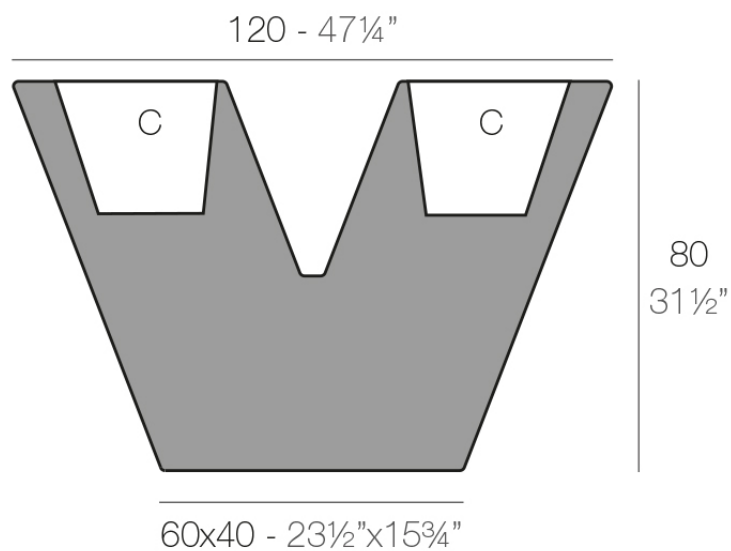

Info

Description

Pot made of polyethylene resin by rotational moulding. 100% Recyclable. Item suitable for indoor and outdoor use. Available in different finishes.

Weight: 16 Kg

UVE 120 x 40 x 80 cm

UVE 47 $\frac{1}{4}$ " x 15 $\frac{3}{4}$ " x 31 $\frac{1}{2}$ "