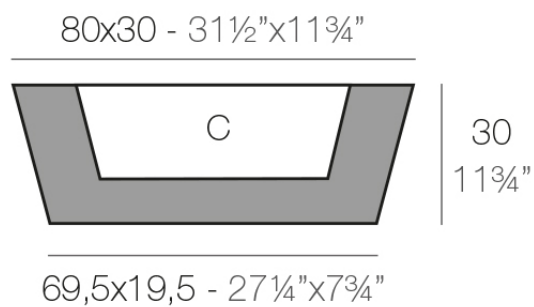

### Description

Pot made of polyethylene resin by rotational moulding. 100% Recyclable. Item suitable for indoor and outdoor use. Available in different finishes.

Weight: 5.22 Kg

JARDINERA CÓNICA 80 x 30 cm  
CONIC JARDINIÈRE 31½" x 11¾"