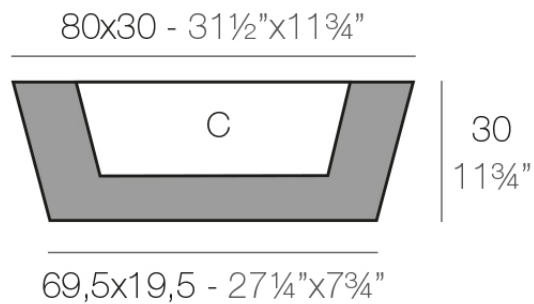

Info

Description

Pot made of polyethylene resin by rotational moulding. 100% Recyclable. Item suitable for indoor and outdoor use. Available in different finishes.

Weight: 5.22 Kg

JARDINERA CÓNICA 80 x 30 cm
CONIC JARDINIÈRE 31½" x 11¾"