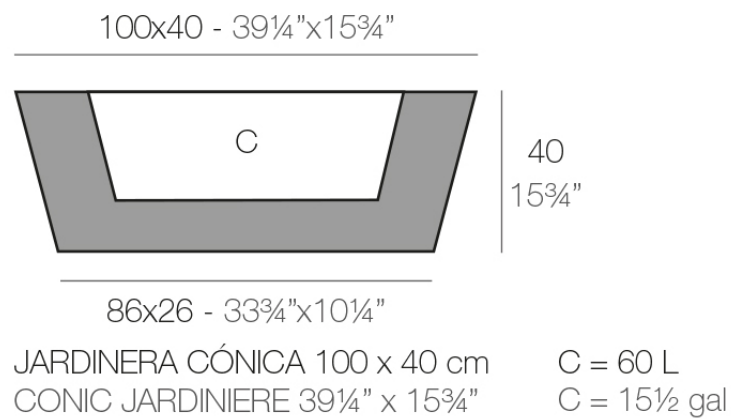

Info

Description

Pot made of polyethylene resin by rotational moulding. 100% Recyclable. Item suitable for indoor and outdoor use. Available in different finishes.

Weight: 10.08 Kg

Finishes

finishes

Basic

Ref. 43640A