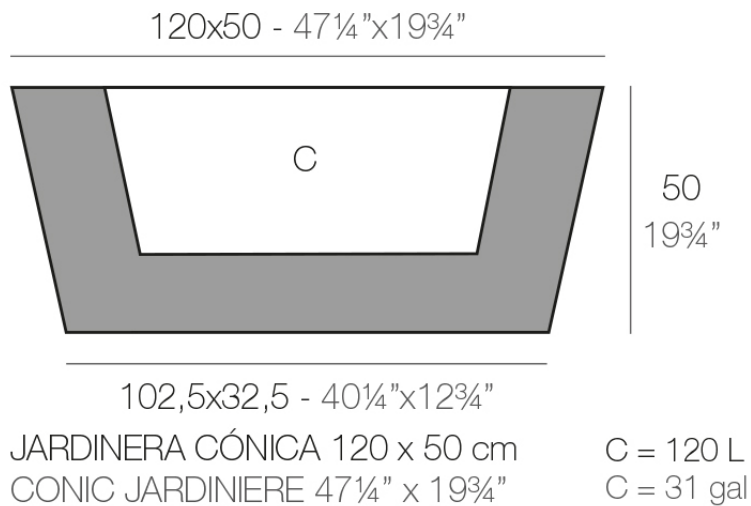

Info

Description

Pot made of polyethylene resin by rotational moulding. 100% Recyclable. Item suitable for indoor and outdoor use. Available in different finishes.

Weight: 16.35 Kg

Finishes

finishes

Basic

Ref. 43650A