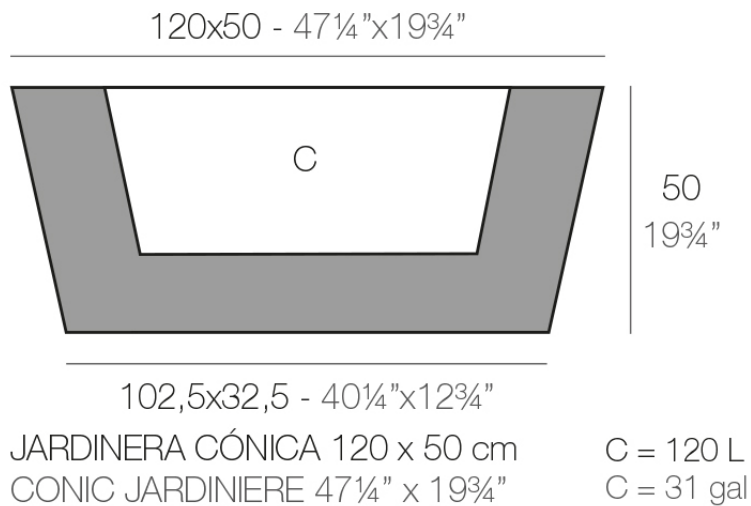

Info

Description

Pot made of polyethylene resin by rotational moulding. 100% Recyclable. Item suitable for indoor and outdoor use. Available in different finishes.

Weight: 16.35 Kg