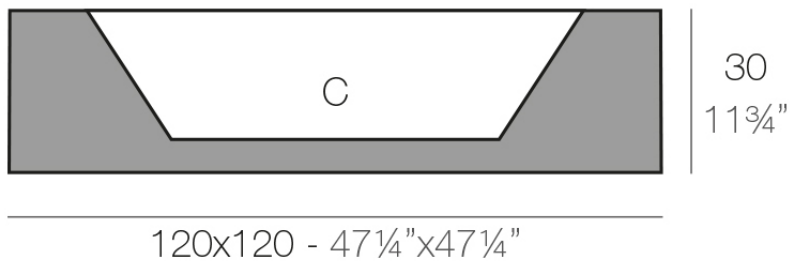

Info

Description

Pot made of polyethylene resin by rotational moulding. 100% Recyclable. Item suitable for indoor and outdoor use. Available in different finishes.

Weight: 17 Kg

LAND 120 C = 160 L x 24 cm
LAND 47¹/₄" C = 42¹/₂ gal