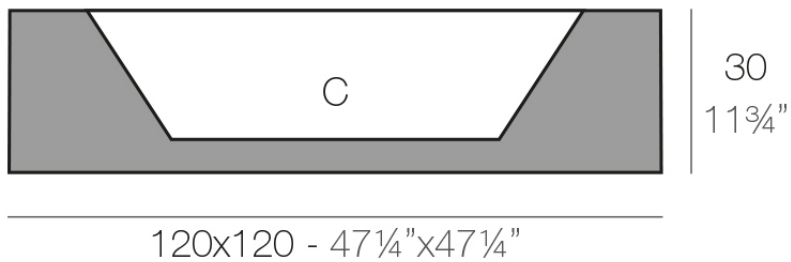

Info

Description

Pot made of polyethylene resin by rotational moulding. 100% Recyclable. Item suitable for indoor and outdoor use. Available in different finishes.

Weight: 17 Kg

LAND 120 C = 160 L x 24 cm
LAND 47 1/4" C = 42 1/2 gal